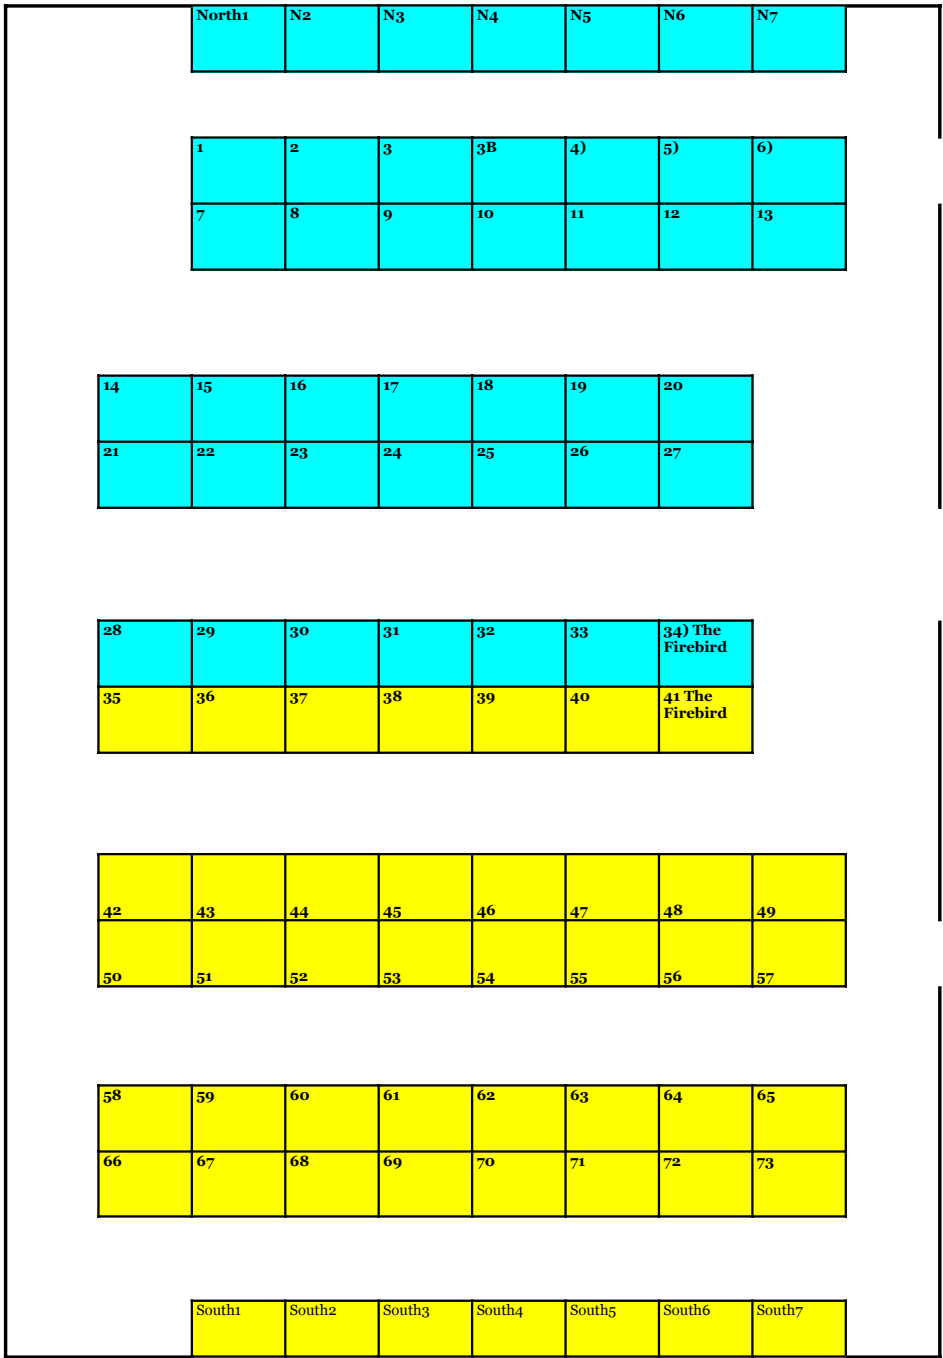

2023 Santa Fe Home Show Layout - March 11-12, 2023

Load In Doors Load In Doors

Door

Door

MAIN Door

Double Door

DOOR

LEGO CREATIONS SPONSORS

Lego Creation Space

Registration Tables

m
a
i
n
d
o
o
r
s